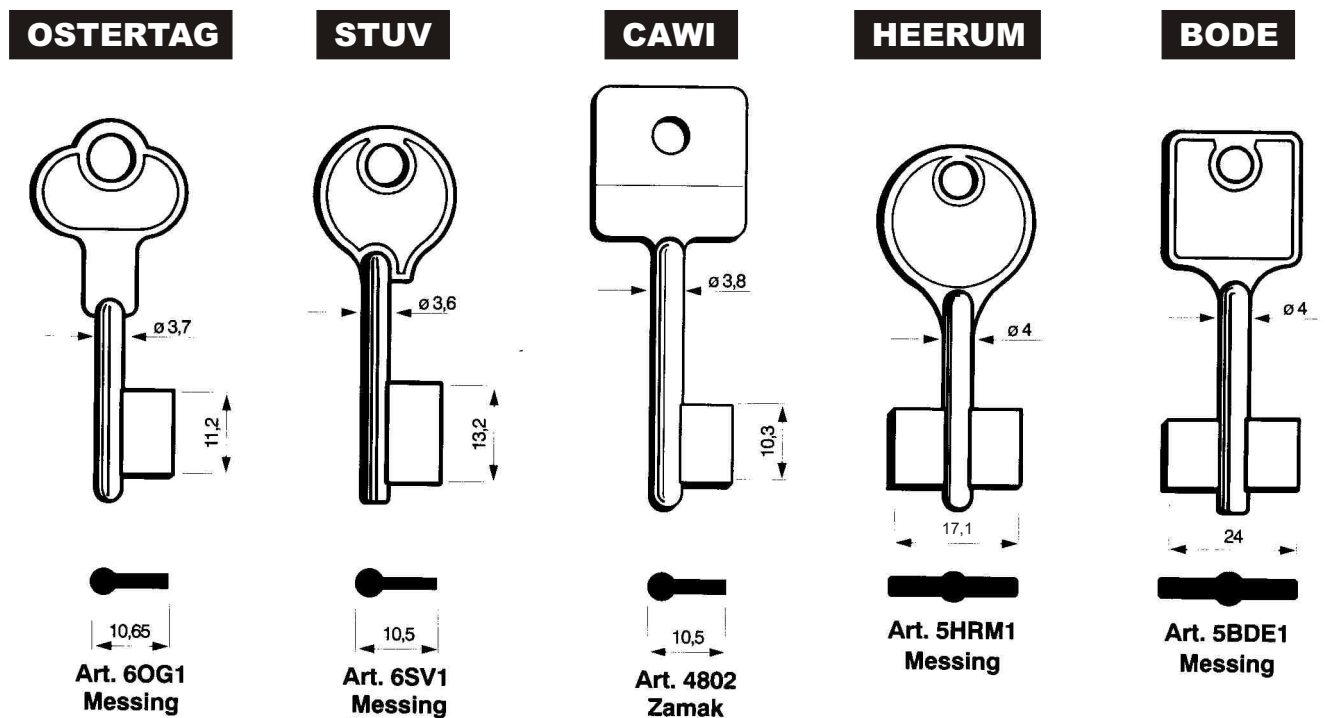

Briefschlüssel

Art. Nr. 3030/025
HEKNA Rs + Ls

Art. MBS300

Art. MBS301

Brieffachschlüssel